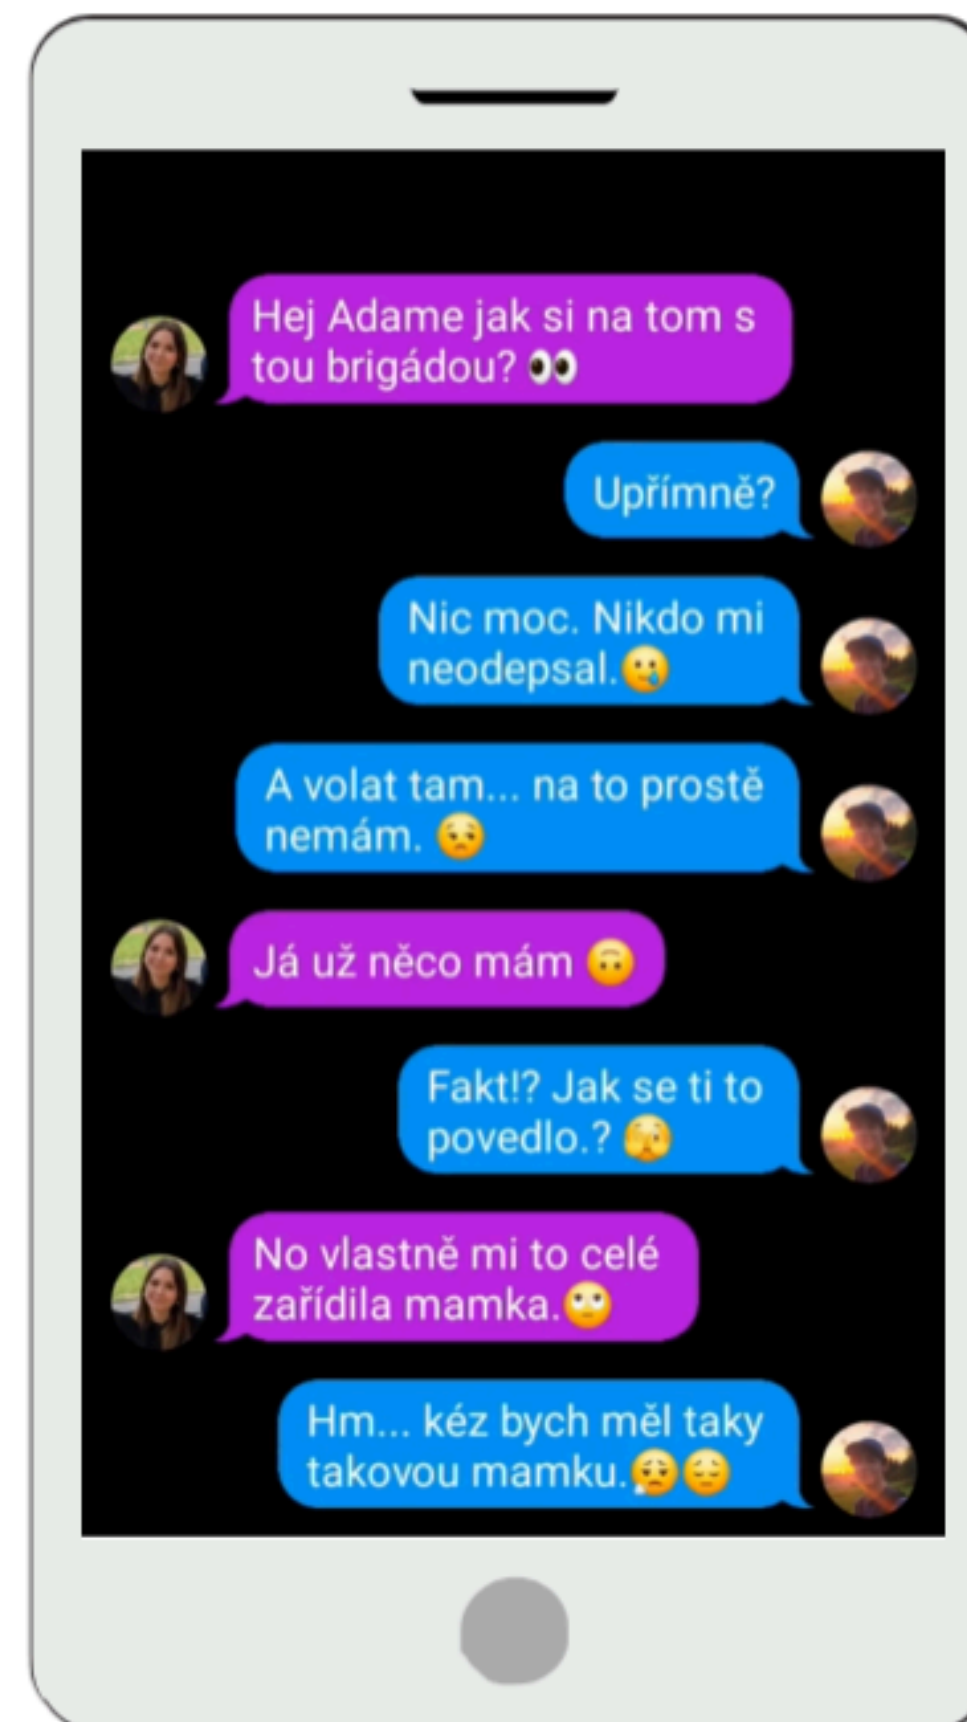

Work Finder

„**Tinder** pro praxi a brigády.“

Presented by:

Jakub Pavlas, **Founder** & CEO

pavlas@workfinder.cz • workfinder.cz

Problem Statement

Problem Statement

71%
STUDENTŮ